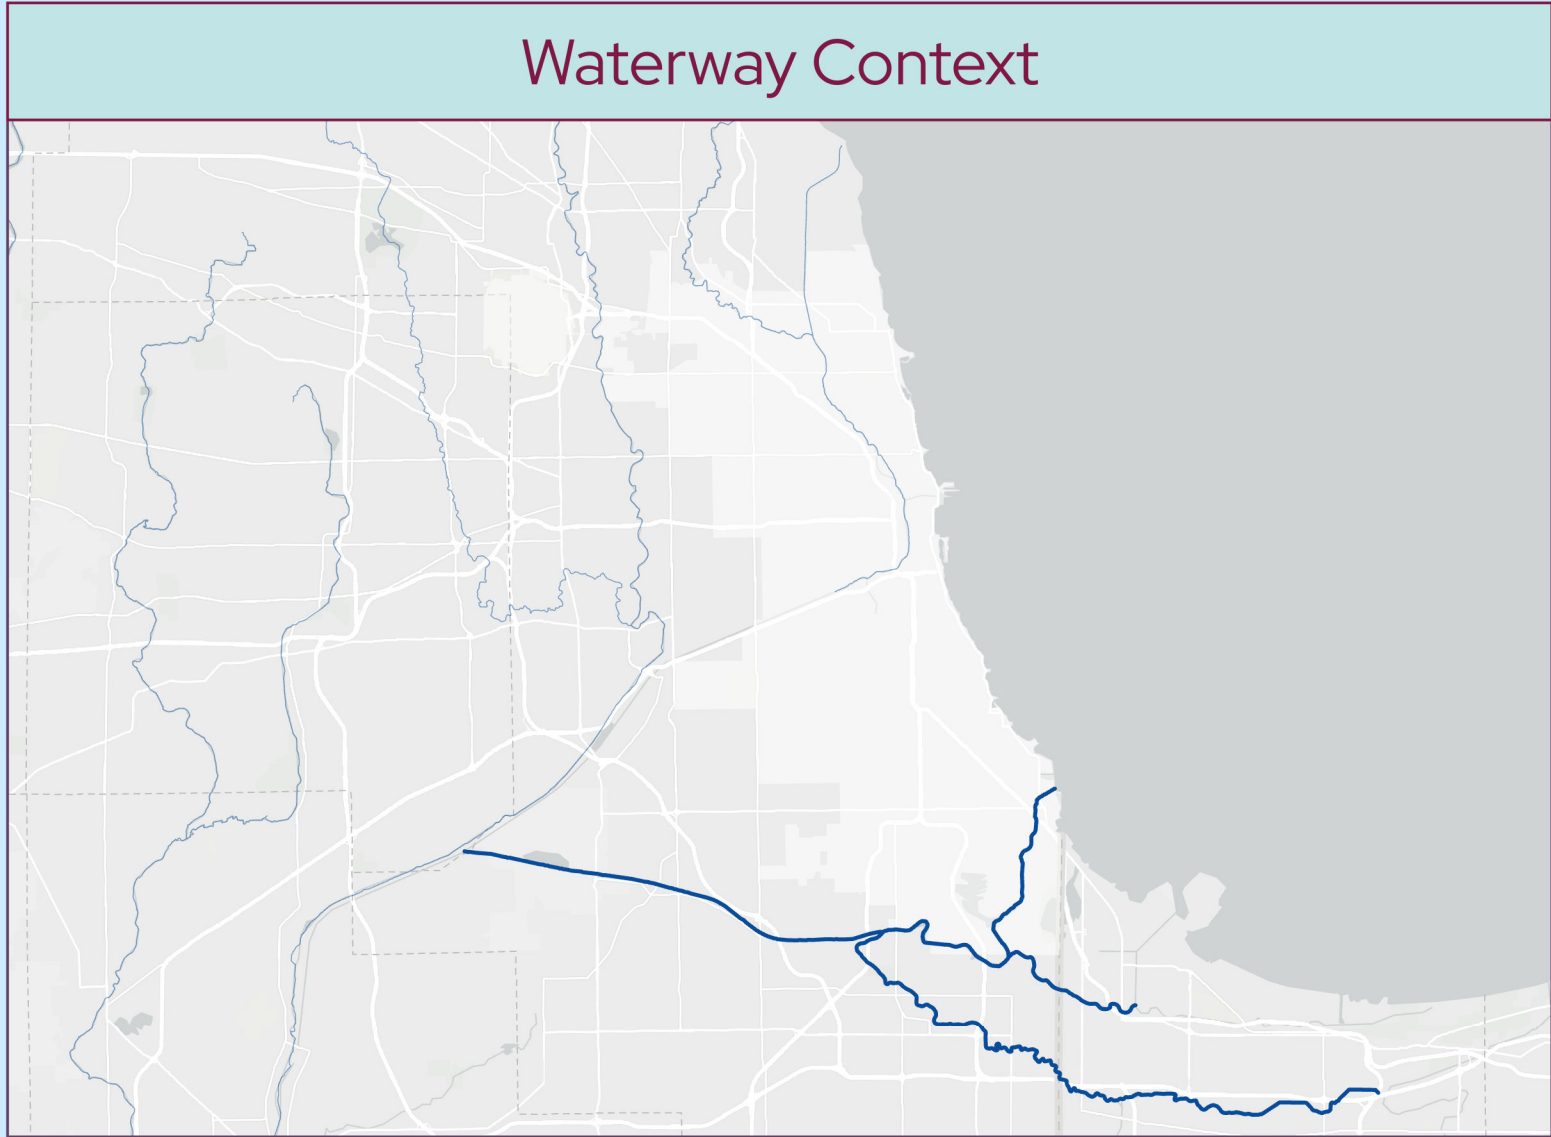

Calumet Area

Waterway Public Access Sites

**This map is provided as an information service only and does not represent a warranty of the condition of any paddle trail or associated facilities or amenities. Openlands is not responsible or liable for the condition of the water trails. The water trail depicted is not patrolled, inspected, or managed for passage. You are solely responsible for your personal safety. You should only paddle trails that are appropriate to your skills. Do not paddle when water levels are too low to allow for passage or when water levels are high, currents are fast and/or rivers and streams are in flood stage; if in doubt, do not go on the water. Protected lands courtesy of Prairie State Conservation Coalition I-VIEW dataset.*