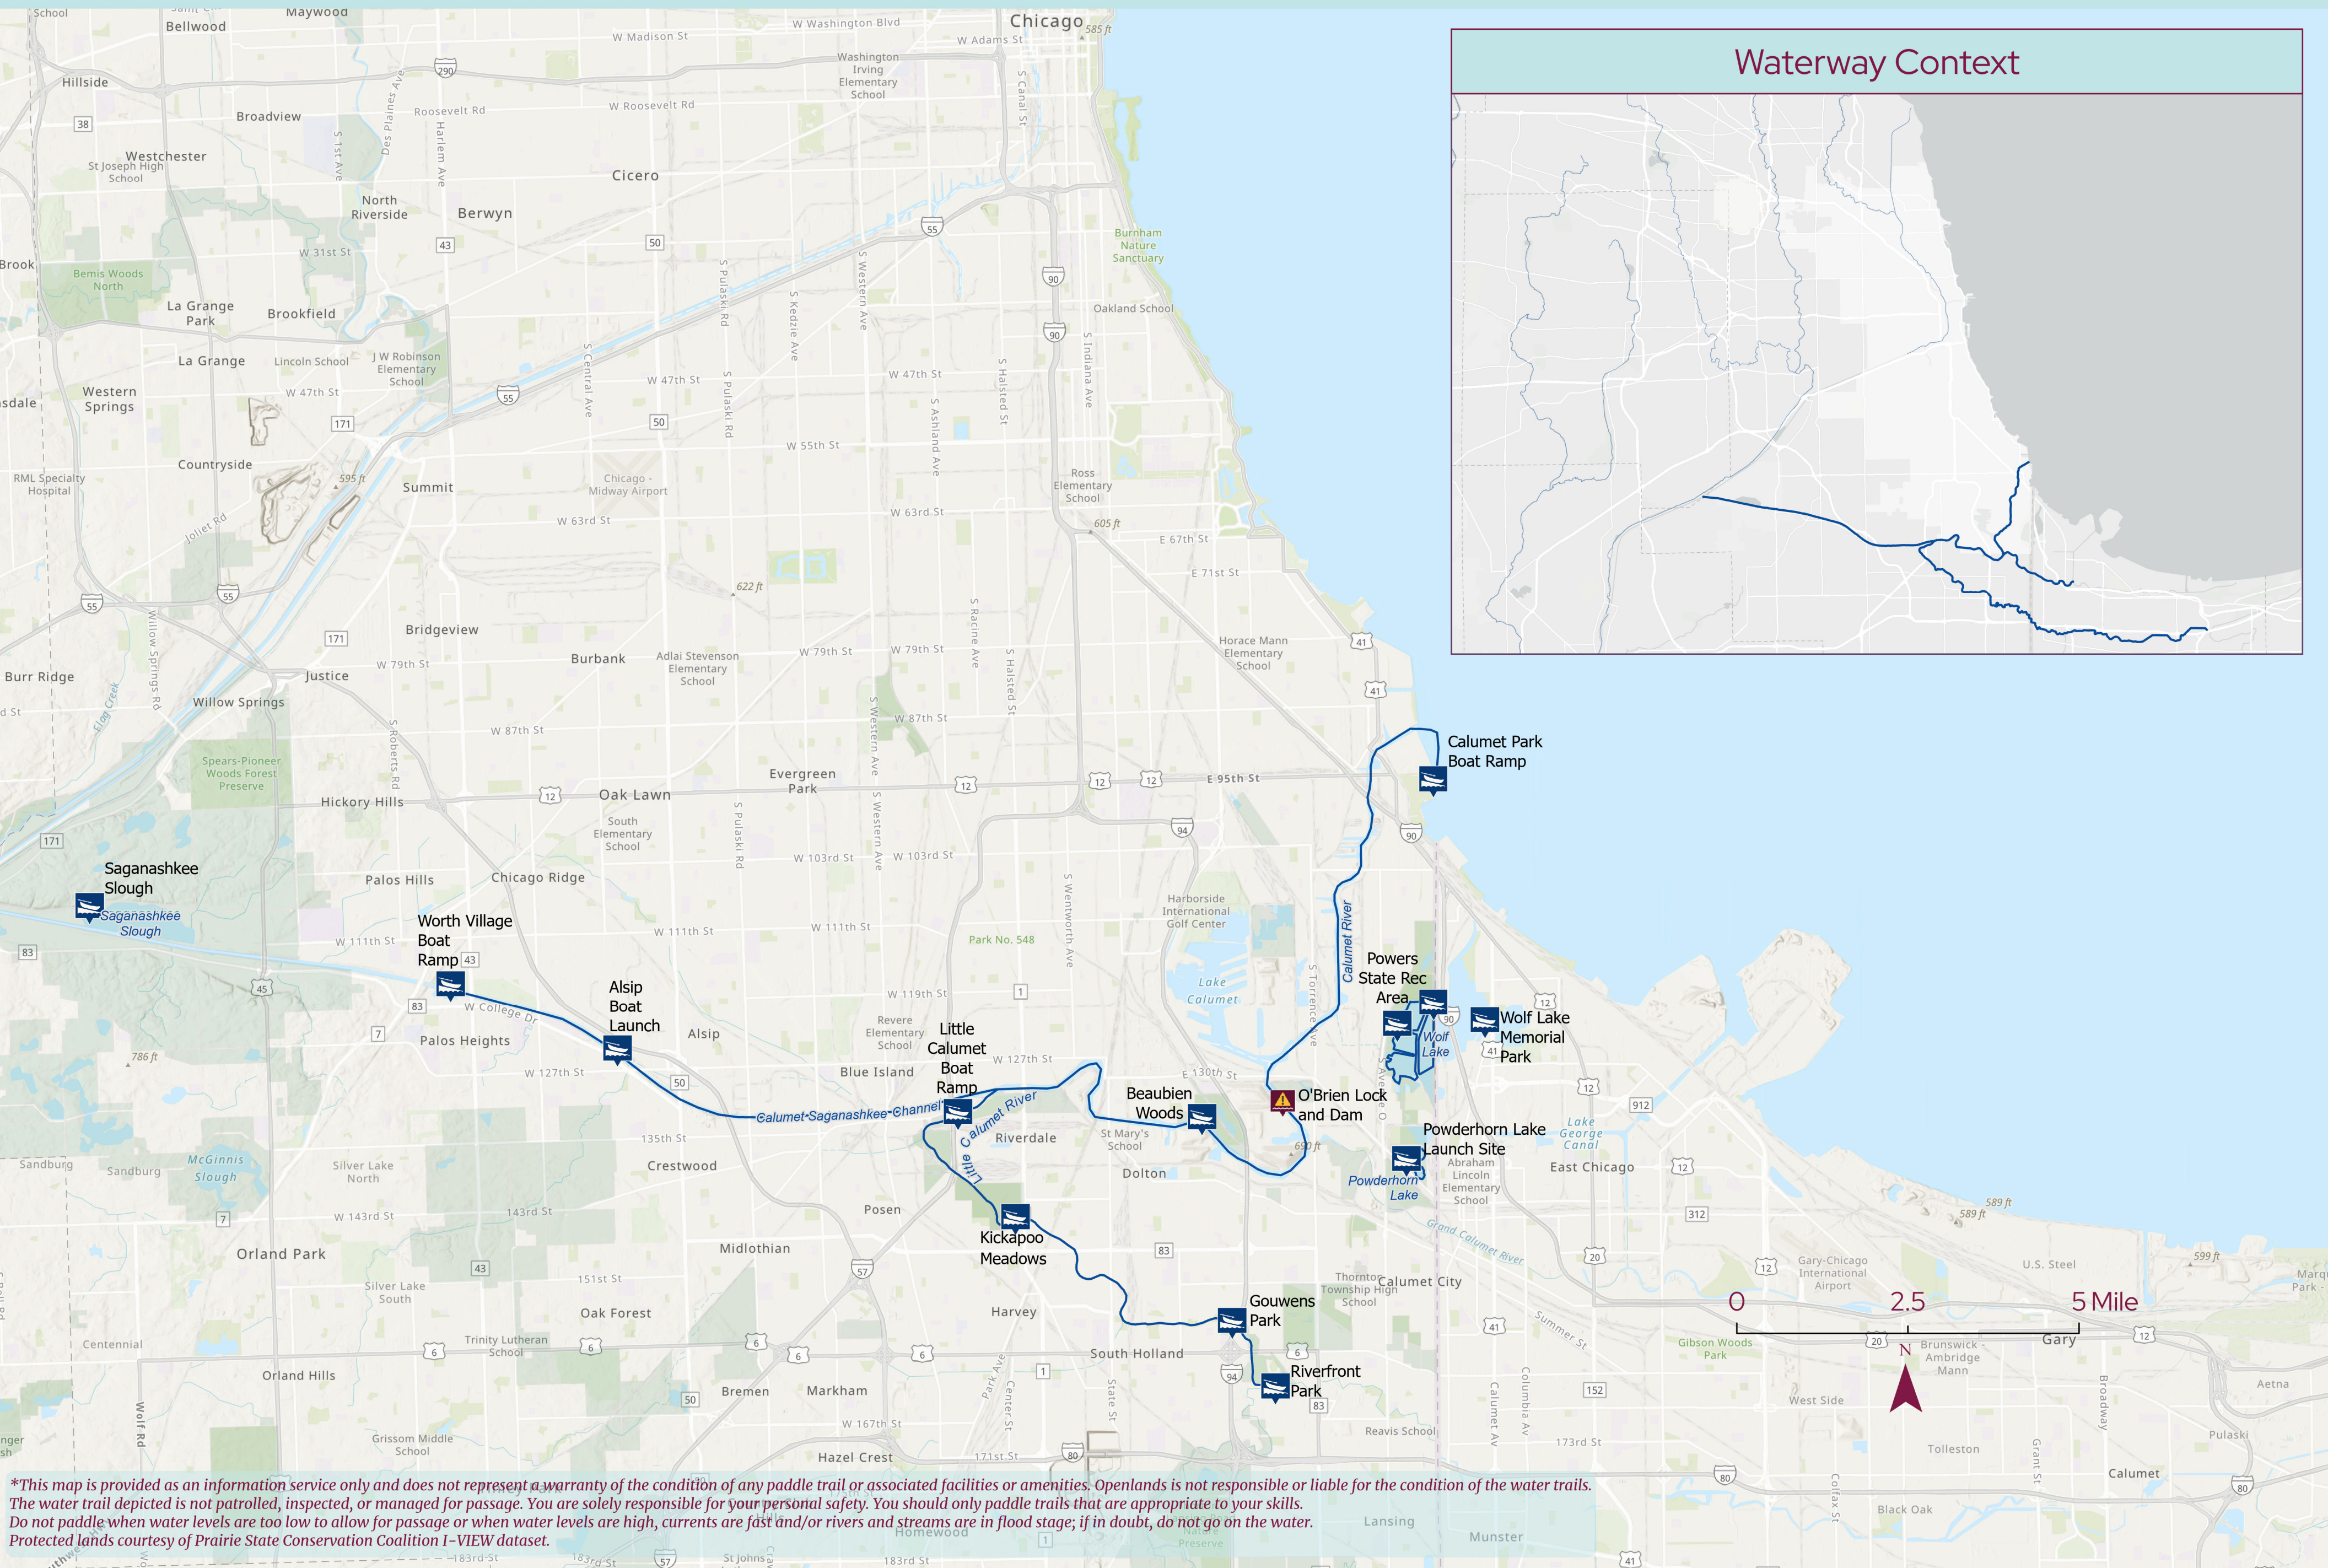

Calumet Area

Waterway Public Access Sites

**This map is provided as an information service only and does not represent a warranty of the condition of any paddle trail or associated facilities or amenities. Openlands is not responsible or liable for the condition of the water trails. The water trail depicted is not patrolled, inspected, or managed for passage. You are solely responsible for your personal safety. You should only paddle trails that are appropriate to your skills. Do not paddle when water levels are too low to allow for passage or when water levels are high, currents are fast and/or rivers and streams are in flood stage; if in doubt, do not go on the water. Protected lands courtesy of Prairie State Conservation Coalition I-VIEW dataset.*