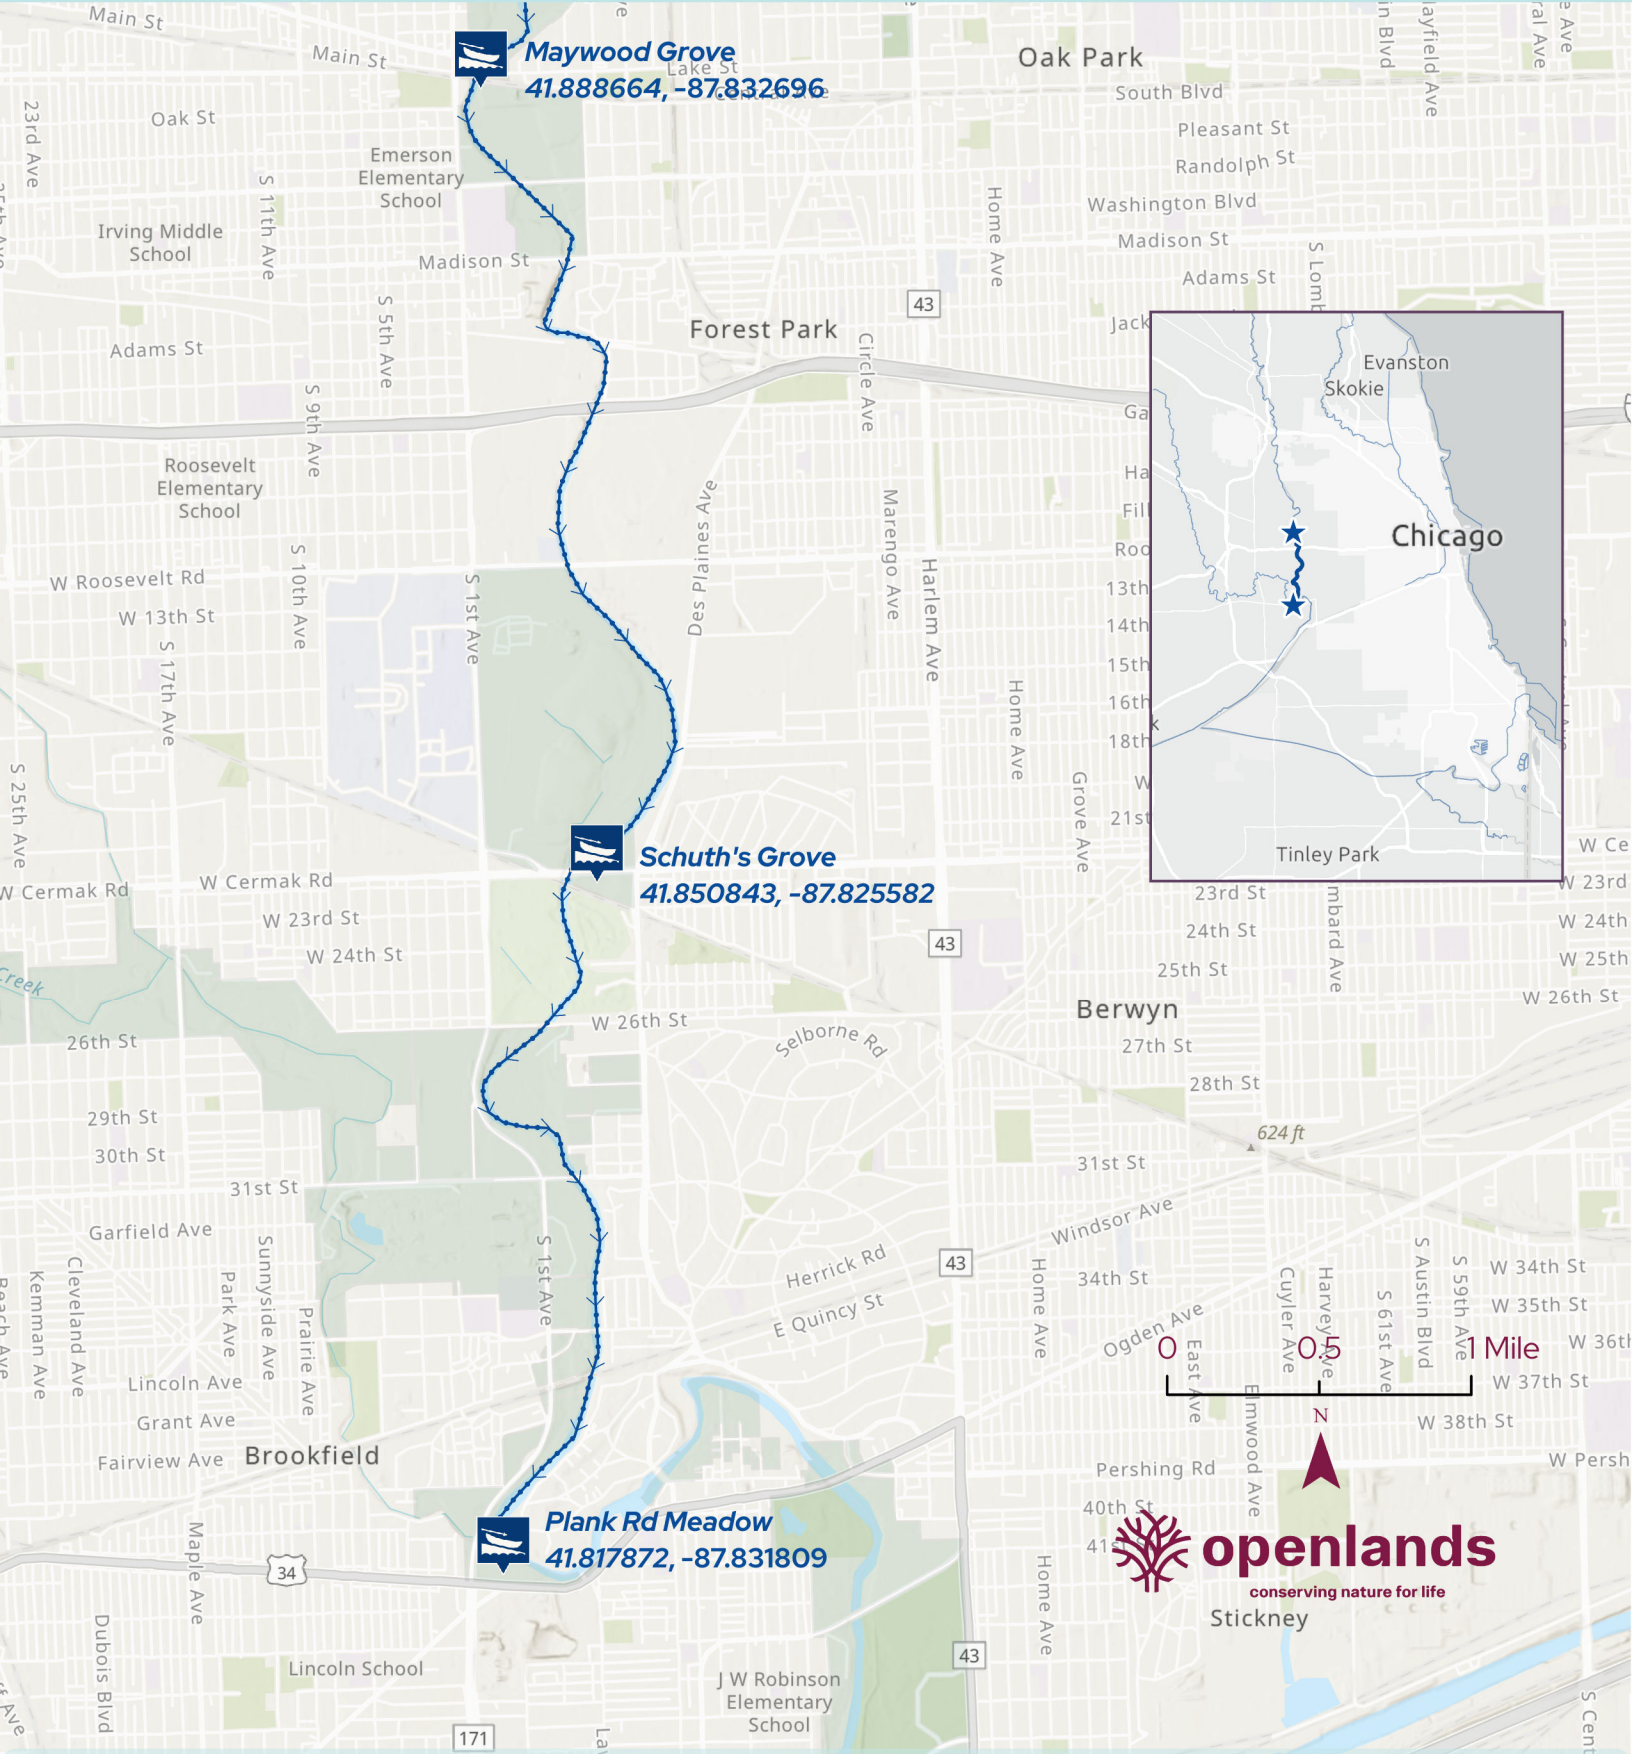

# Des Plaines River Water Trails

## Maywood Grove to Plank Rd Meadow

Skill Level: *Beginner*

Trail Length: *≈6.3 miles*

Launch Site

*\*This map is provided as an information service only and does not represent a warranty of the condition of any paddle trail or associated facilities or amenities. Openlands is not responsible or liable for the condition of the water trails.*