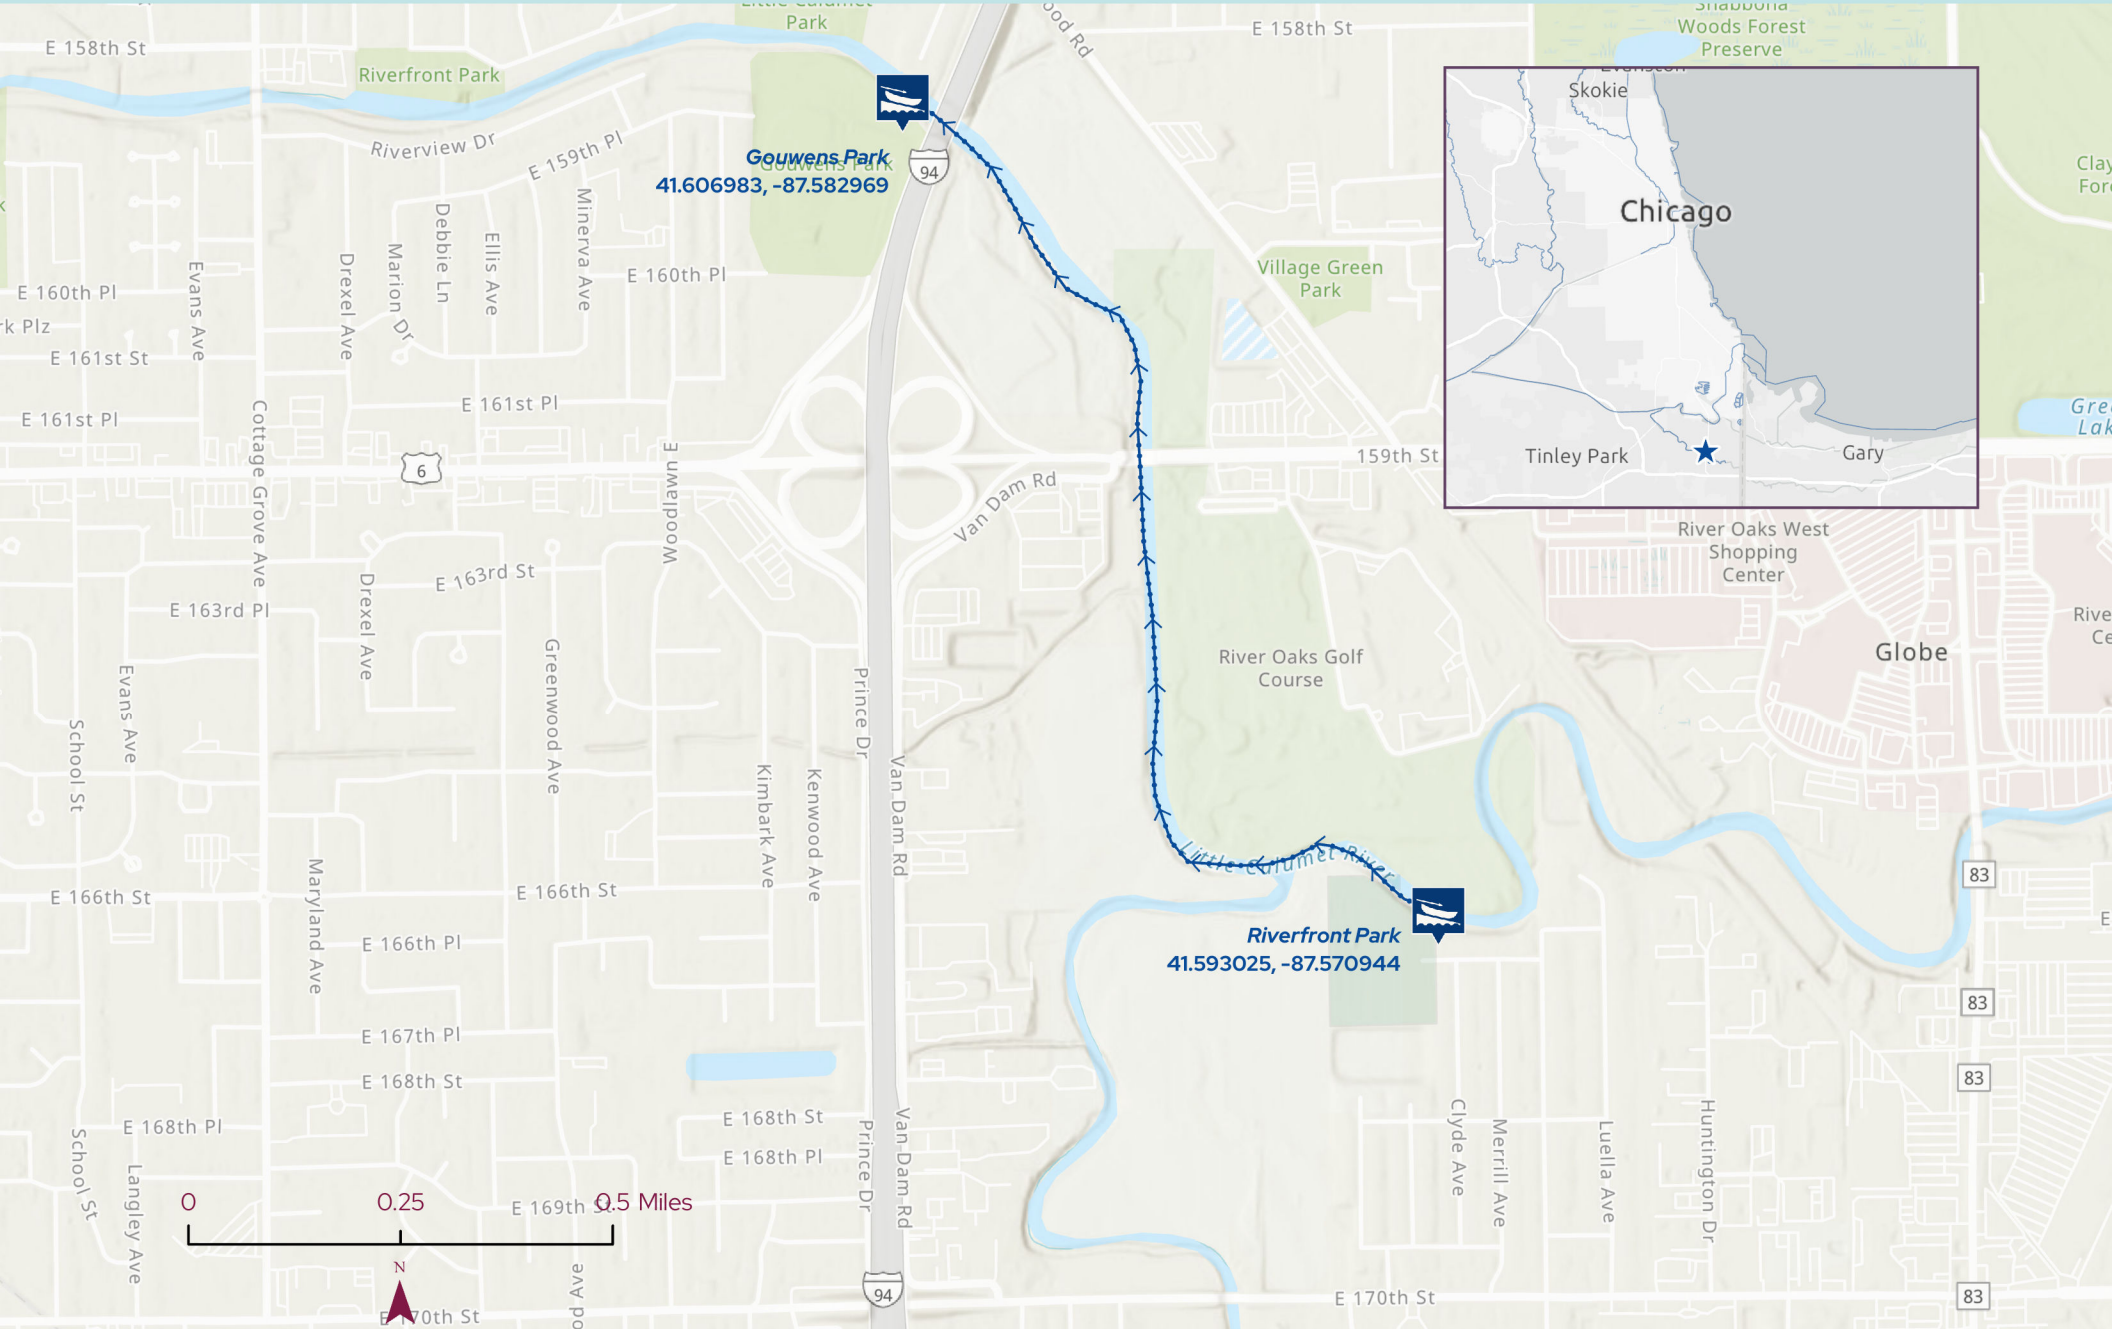

Calumet Area Water Trails

Riverfront Park to Gouwens Park

Skill Level: *Beginner**

Trail Length: *≈1.5 miles*

**This map is provided as an information service only and does not represent a warranty of the condition of any paddle trail or associated facilities or amenities. Openlands is not responsible or liable for the condition of the water trails. The water trail depicted is not patrolled, inspected, or managed for passage. You are solely responsible for your personal safety. You should only paddle trails that are appropriate to your skills. Do not paddle when water levels are too low to allow for passage or when water levels are high, currents are fast and/or rivers and streams are in flood stage; if in doubt, do not go on the water.*