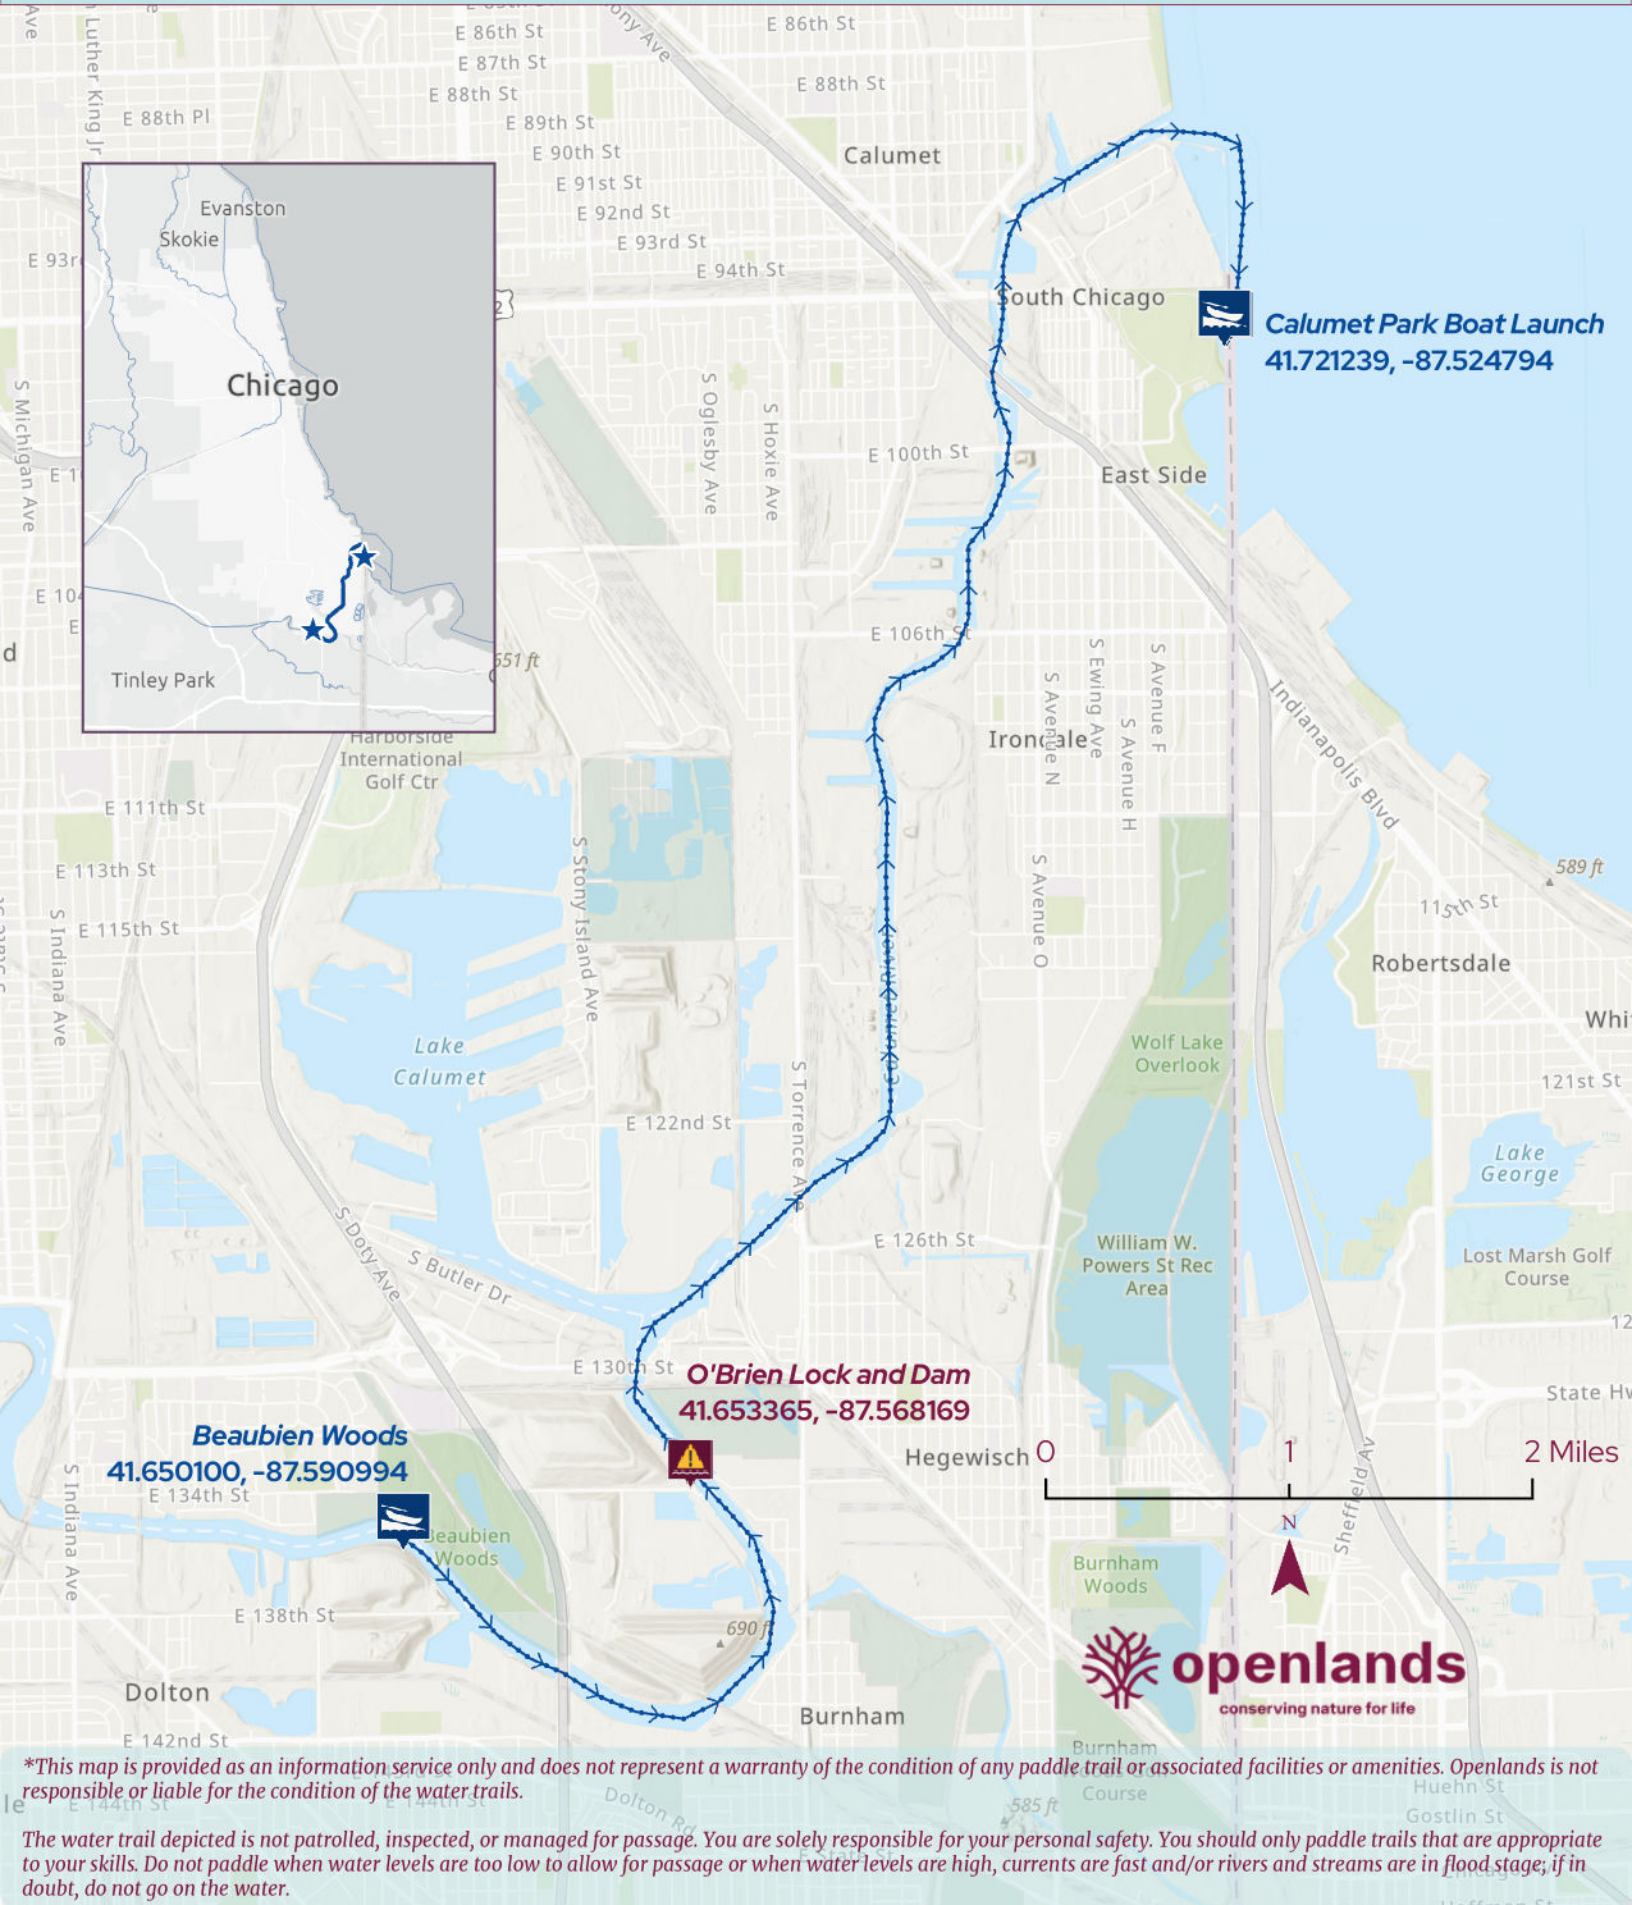

# Calumet Area Water Trails

Skill Level: *Expert\**

Launch Site

## Lower Little Calumet & Calumet Rivers

Trail Length: *~11 miles*

Dam

*\*This map is provided as an information service only and does not represent a warranty of the condition of any paddle trail or associated facilities or amenities. Openlands is not responsible or liable for the condition of the water trails.*