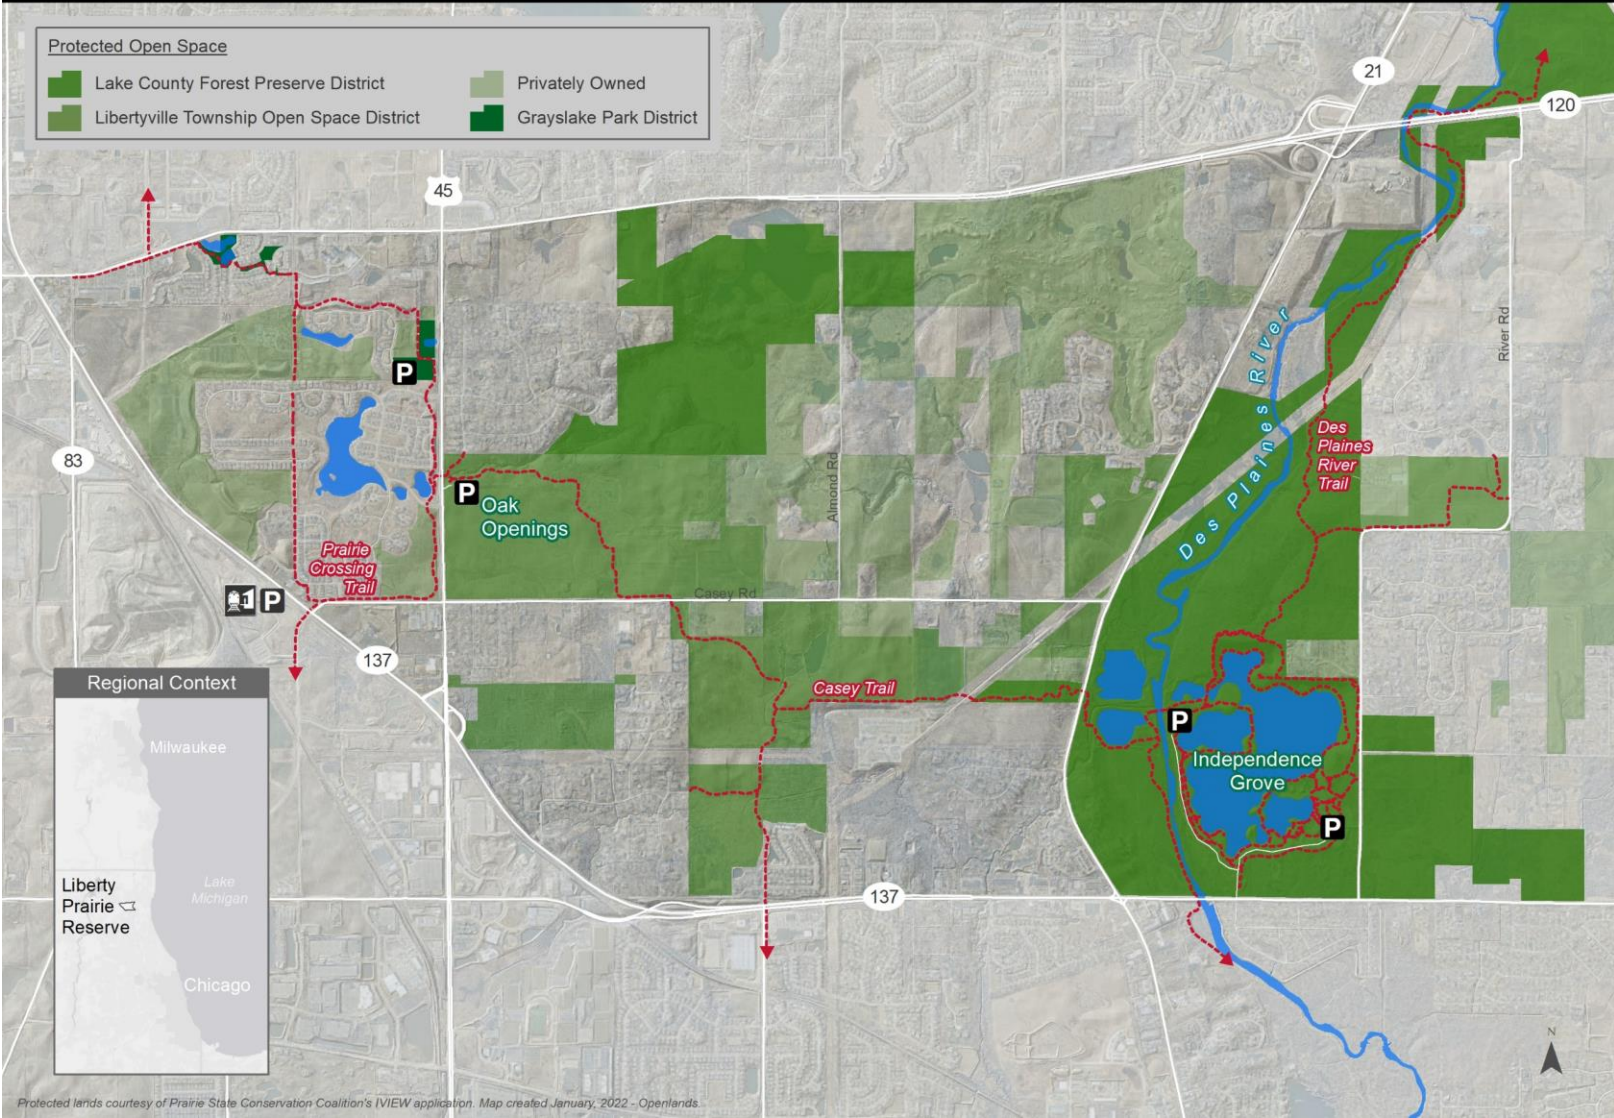

# Liberty Prairie Reserve

## Trails and Protected Open Space

**Protected Open Space**

 Lake County Forest Preserve District	 Privately Owned
 Libertyville Township Open Space District	 Grayslake Park District

**Regional Context**

Milwaukee

Chicago

Liberty Prairie Reserve

Lake Michigan

Protected lands courtesy of Prairie State Conservation Coalition's VIEW application. Map created January, 2022 - Openlands.